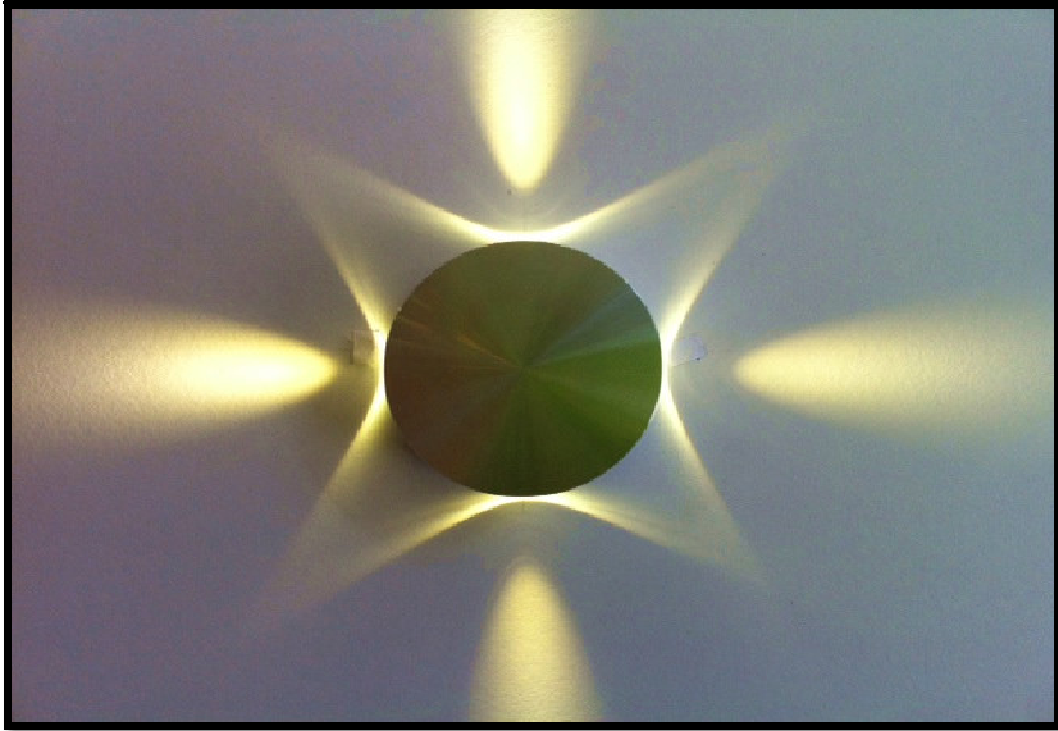

## ***STAR 4 LED WALL OR CEILING LIGHT***

Model No. UWL105AL-RD-4WH/WW

***Star 4*** is a surface mount aluminium LED wall or ceiling light, featuring 4 pin holes to produce a star effect. With a diameter of only 45mm, it's an unobtrusive way to add creativity to any room.

### **Features:**

**Model Code:** UWL105AL-RD-4WH (5000K), UWL105AL-RD-4WW (3000K)

**Lamp:** 12V 4 x 0.06W Epistar LED

**LED Driver:** 12V DC constant voltage driver needed (not incl.)

**Finish:** Aluminium