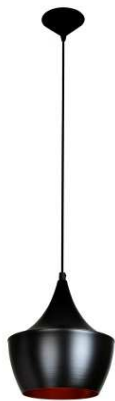

United Global Enterprises

Finest Quality in Energy Efficient Lighting Products

Matt Black / Copper Pendants

UCLEO

Lamp: 1 x E27 60W Max (Excl.)
Dimension: D360 X H160mm
Cable: Black, 2000mm

UISOLA

Lamp: 1 x E27 60W Max (Excl.)
Dimension: D190 x H400mm
Cable: Black, 2000mm

UALEA

Lamp: 1 x E27 60W Max (Excl.)
Dimension: D235 x H310mm
Cable: Black, 2000mm

USOFIA

Lamp: 1 x E27 60W Max (Excl.)
Dimension: D350 x H330mm
Cable: Black, 2000mm