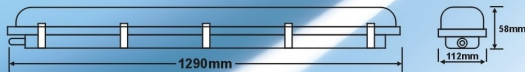

UGE LIGHTING

ENERGY EFFICIENT LIGHTING SPECIALIST

LED

LONG LIFE ENERGY SAVING