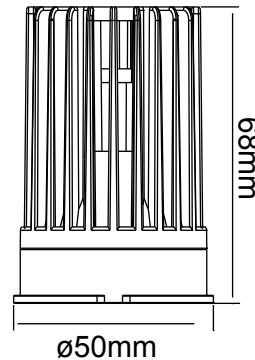

KIT INCLUDES

- 1X12W CREE COB LED MODULE
- 1XDimmable & C-Bus compatible LED Driver with SAA flex and plug

3 YEARS WARRANTY
www.ugelighting.com.au

PRODUCT FEATURES

- . Up to 90% energy saving
- . Input voltage: 240V 50Hz
- . Wattage: 12W
- . Replace to 60W Halogens
- . CREE COB LED
- . Ambient temperature: -10 + 45°C
- . 1.2m SAA flex & plug included
- . Dimmable LED DC driver included
- . LED module will fit into most downlight fixture
- . No flickering, no UV
- . High lumen output
- . Dimmable, can work with most leading/ trailing edge and universal dimmers & C-Bus compatible
- . 3 years replacement warranty

CODE	KELVIN	LUMENS	BEAM	CRI	WATT	DIMENSION
UOPTIC12-WW	3000K	750lm	60°	>80	12W=60W	D50 x H68mm
UOPTIC12-WH	5500K	850lm	60°	>80	12W=60W	D50 x H68mm

11 Harper St, Abbotsford Vic 3067

www.ugelighting.com.au sales@ugelighting.com.au