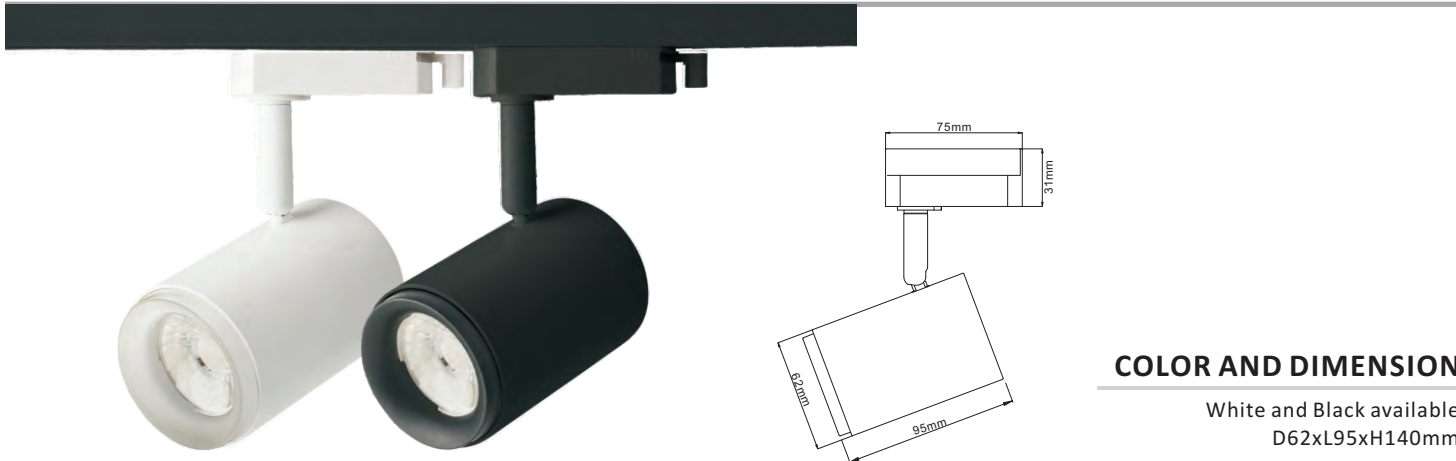

12W CREE DIMMABLE LED Track Light

United Global Enterprises

COLOR AND DIMENSION

White and Black available
D62xL95xH140mm

DESCRIPTION

- Intergrated Driver;
- Dimmable;
- >40,000Hrs lifespan;
- Multi-lens option.

Suitable for Single Circuit 3 Wire Track.