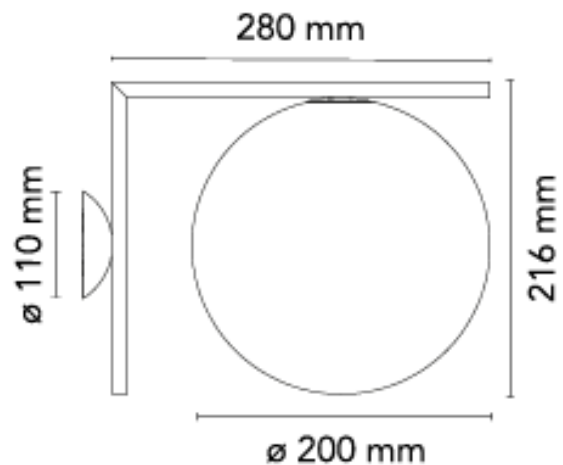

LIGHTING THAT OUTPERFORMS
SINCE 1998

REPLICA IC 20 WALL & CEILING

The Replica IC 20 Wall & Ceiling light will fit in both modern and traditional interiors, available in two sizes, with Antique brass steel frame and opal glass diffuser it will enhance any décor. Perfect for contemporary and modern spaces

PRODUCT SPECIFICATIONS

| | |
|---------------------|--------------------------------|
| Installation | Wall & Ceiling - Surface Mount |
| Finish | Antique Brass |
| Material | Opal Glass and Steel |
| Dimensions | Ø 280 x 216mm |
| Wattage | 60W MAX (globe not included) |
| Voltage | 240V 50Hz |
| Dimming | Remote Dimmable (not included) |
| Lamp Base | E14 |
| Warranty | 1 Year |