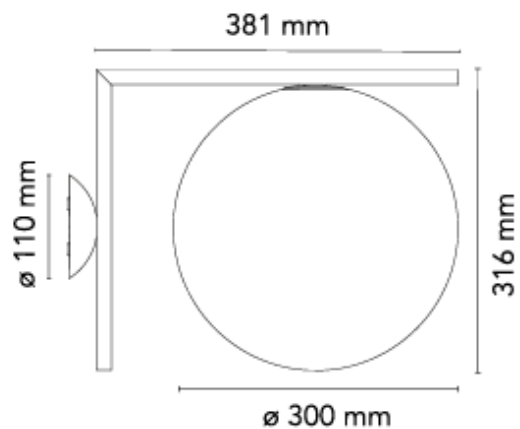

LIGHTING THAT OUTPERFORMS
SINCE 1998

REPLICA IC 30 WALL & CEILING

The Replica IC 30 Wall and Ceiling light will fit in both modern and traditional interiors available in two sizes, with antique brass steel frame and opal glass diffuser it will enhance any décor. Perfect for contemporary and modern spaces

PRODUCT SPECIFICATIONS

Installation	Wall and Ceiling - Surface Mount
Finish	Antique Brass
Material	Opal Glass and Steel
Dimensions	Ø 381 x 316mm
Wattage	60W MAX (globe not included)
Voltage	240V 50Hz
Dimming	Remote Dimmable (not included)
Lamp Base	E27
Warranty	1 Year