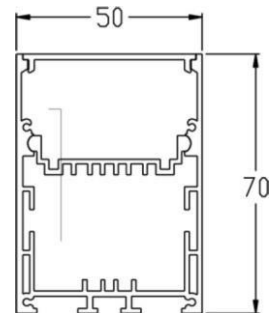

### Specifications:

- **Item Code** : UGAMMA-BLK-1.2M / UGAMMA-BLK-1.8M / UGAMMA-BLK-2.4M / UGAMMA-BLK-3M  
UGAMMA-WH-1.2M / UGAMMA-WH-1.8M / UGAMMA-WH-2.4M / UGAMMA-WH-3M
- **Finish** : Black or White with Opaque Diffuser
- **Output** : 40W (1200mm), 60W (1800mm), 80W (2400mm), 100W (3000mm)
- **Lumen** : 3000K - 3170lm per Meter  
4000K - 3330lm per Meter
- **Kelvin** : 3000K & 4000K
- **CRI** : >80
- **Dimension** : W50mm x H70mm x L1200mm, L1800mm, L2400mm or L3000mm
- **Cable** : 3000mm Length with Single Canopy (Ø60mm x H30mm) and suspension
- **Warranty** : 3 Years