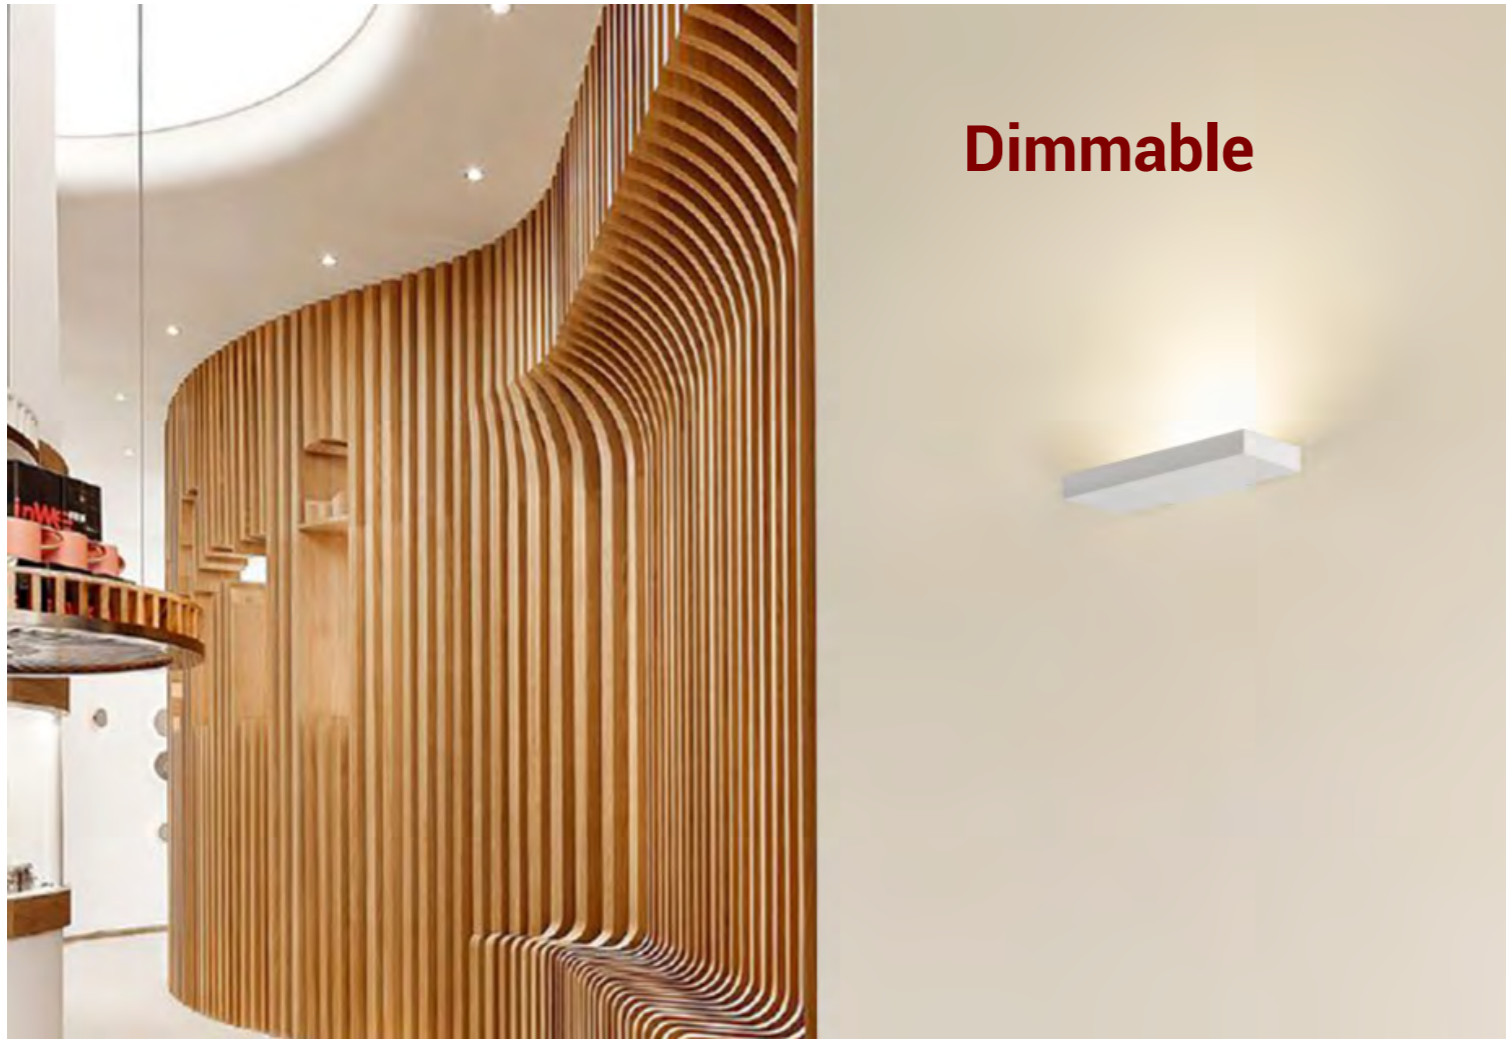

IBOX

SLIM DESIGN WALL LIGHT

- ULTRA-thin design
- Wall installation
- Indirect lighting
- Phase Cut Dimmable

Dimmable

Powder coating finish, scratch resistance, corrosion resistance, good texture.

Height 21mm