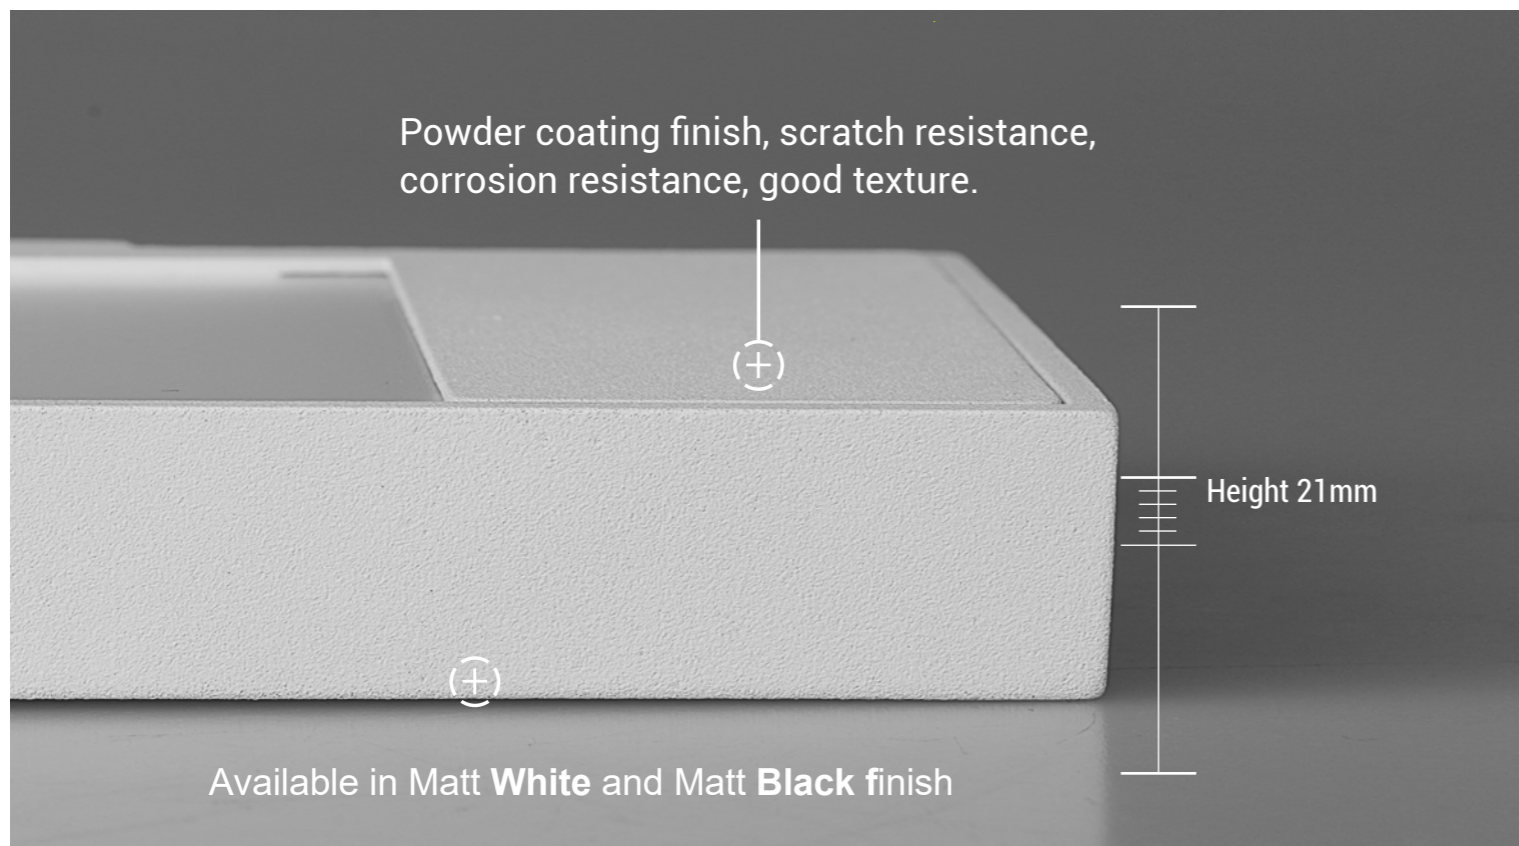

IBOX

SLIM DESIGN WALL LIGHT

- ULTRA-thin design
- Wall installation
- Indirect lighting
- Phase Cut Dimmable

Dimmable

Powder coating finish, scratch resistance, corrosion resistance, good texture.

Height 21mm

Available in Matt White and Matt Black finish

IBOX Data Sheet

Model No.	UWL-IBOX-BLK-WW
Input Voltage	AC210-250V 50Hz
LED Wattage	20W COB LUMENS LED
CCT	3000K
Lumen output	1765lm
Efficacy	83lm/w
CRI	>85
PF value	>0.9
IP Rated	IP20
Dimmable	(Phase Cut Dimmable) with reputable Dimmers
Beam Angle	100°
Lifespan	>30,000Hrs
Warranty	3 years

Colour: black(Akzo C29337 S 3 J N)

IBOX Data Sheet

Model No.	UWL-IBOX-WH-WW
Input Voltage	AC210-250V 50Hz
LED Wattage	20W COB LUMENS LED
CCT	3000K
Lumen output	1765lm
Efficacy	83lm/w
CRI	>85
PF value	>0.9
IP Rated	IP20
Dimmable	(Phase Cut Dimmable) with reputable Dimmers
Beam Angle	100°
Lifespan	>30,000Hrs
Warranty	3 years

Colour: White(Akzo C29341 S 3 J B)