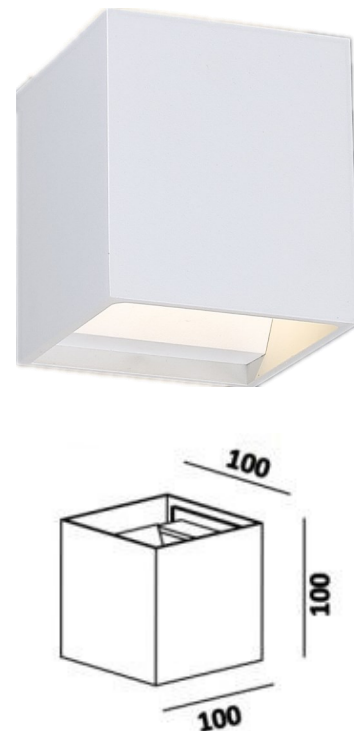

Refocus LED Interior Wall Light

UWL-42-SQ-WH-WW

UWL-42-SQ-BLK-WW

UWL-42-RD-WH-WW

UWL-42-RD-BLK-WW

Specification

- **Power:2x3W**
- **Dimmable: No**
- **Finish: Matt white or matt black**
- **240V Fitting integral LED driver included**
- **Lumen:550lm**
- **Dimensions:**
Round: H100mm x Ø 135mm x P115mm
Square:100 x 100 x 100mm
- **LED chip Lumen Ra>90, 570lm**
- **CRI:>80 Ra**
- **Colour Temp:3000K**
- **Beam Angle: 5° ~ 80°**
- **Warranty: 3 Years**
- **Material:Aluminum**
- **IP Rated: IP54**