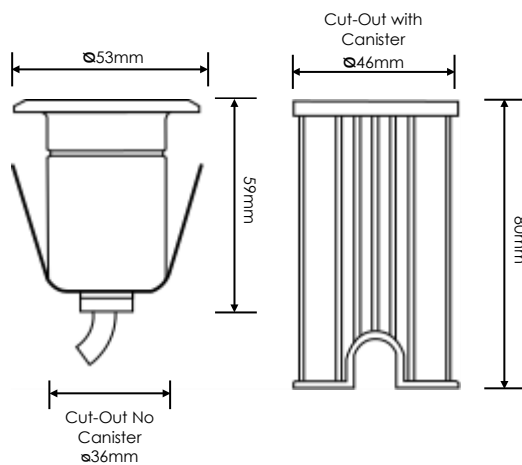

Fortress IP65 Deck Light

SPECIFICATIONS

Material: Grade 316 Stainless Steel Body and Fascia.

Black fitting has black powder coated 316 fascia.

IP Rating: IP67

CRI: >80

Lamp Base: Built-In 3 Watt LED

Cable Length: 90cm

Warranty: 2 Years Replacement Warranty

Notes: 12v DC drivers sold separately

Optional eyelid type fascia available for fitting

Optional Eyelid Type Fascia for Fitting

Item Code	Finish	Colour Temp	Voltage	Beam Angle	Lamp	Lumens
UIG-SS-3-WH	316 Stainless	5000K	12v DC	36°	3 Watt Built In LED	270lm
UIG-SS-3-WW	316 Stainless	3000K	12v DC	36°	3 Watt Built In LED	240lm
UIG-BLK-3-WH	Black	5000K	12v DC	36°	3 Watt Built In LED	270lm
UIG-BLK-3-WW	Black	3000K	12v DC	36°	3 Watt Built In LED	240lm
UIG-SS-EYELID	316 Stainless	N/A	N/A	N/A	Fascia Only	N/A
UIG-BLK-EYELID	Black	N/A	N/A	N/A	Fascia Only	N/A