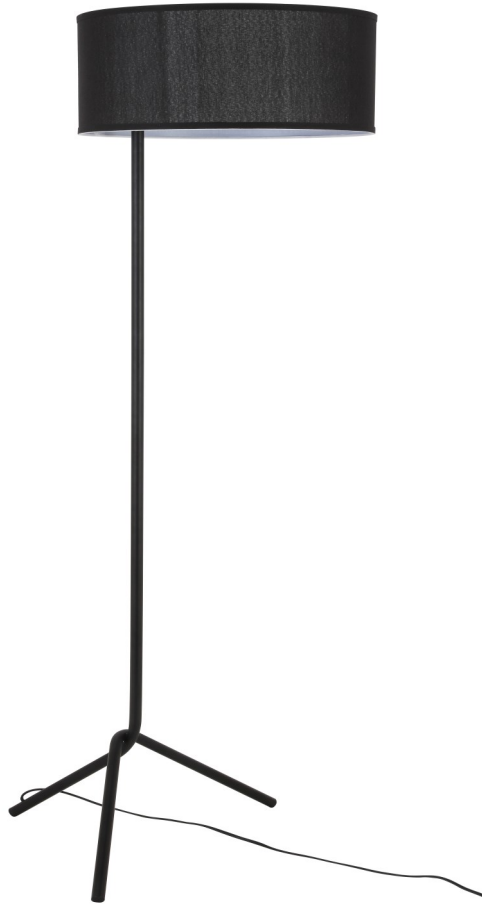

LIGHTING THAT OUTPERFORMS
SINCE 1998

LANTEN FLOOR LAMP

Specification :

- Model Number: UFL-LANTEN-BLK-(A+B)
- Lamp Base : 1x 60W Max E27
- Colour: Matt Black
- Material: Metal & Fabric
- Inline Switch: Yes
- Lamp Included: No