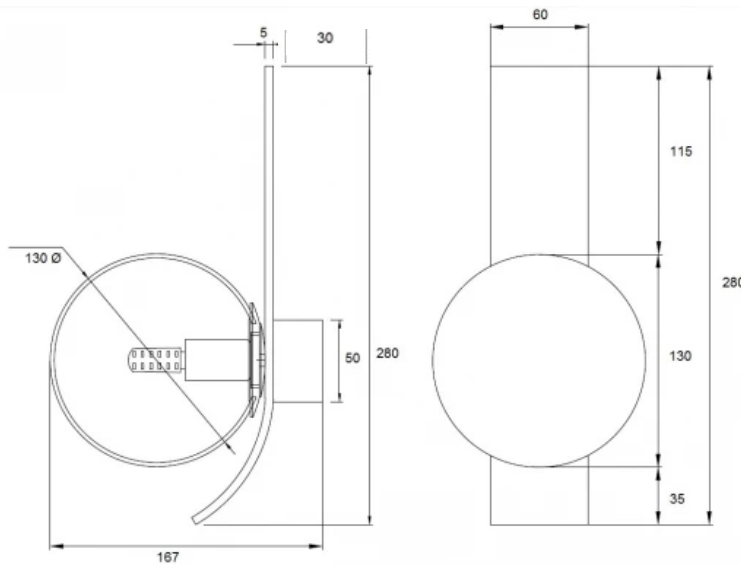

## Oris Wall Light

The Oris Wall Light is a simple, elegant luminaire that combines a slender, rectangular piece of solid steel with an oversized, delicate hand blown dimple amber or smoked glass sphere. Available in either Satin Brass or Matt Black finish, this Oris Wall Light is the pinnacle of “Less is more.

**UWL-ORIS1-BLK**

**UWL-ORIS1-AMB**

\* Lamp Base: G9 Max. 25W (lamp excluded)

Warranty: 2 Years