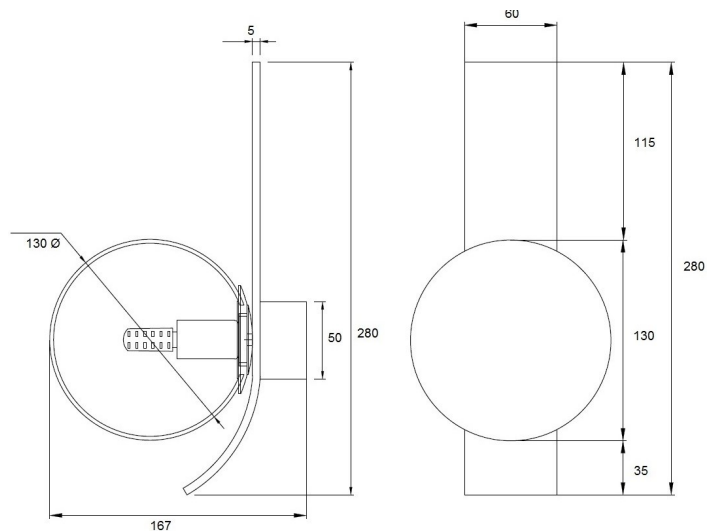

## ORIS SATIN BRASS WALL LIGHT

UWL-ORIS1-AMB

The Oris wall light is a simple, elegant luminaire that combines a slender, rectangular piece of solid brass with an oversized, delicate hand blown amber glass bulb. The Satin Brass finish wall light is the pinnacle of 'less is more. Available in either single and double version.

UWL-ORIS2-AMB

\* Lamp Base: G9 Max. 25W (lamp excluded)