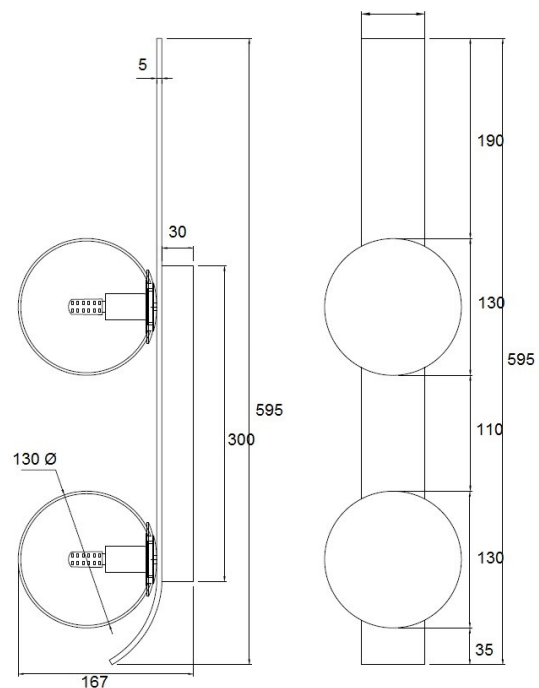

## ORIS SATIN BRASS WALL LIGHT

UWL-ORIS1-AMB

The Oris wall light is a simple, elegant luminaire that combines a slender, rectangular piece of solid brass with an oversized, delicate hand blown amber glass bulb. The Satin Brass finish wall light is the pinnacle of 'less is more. Available in either single and double version.

UWL-ORIS2-AMB

\* Lamp Base: G9 Max. 25W (lamp excluded)