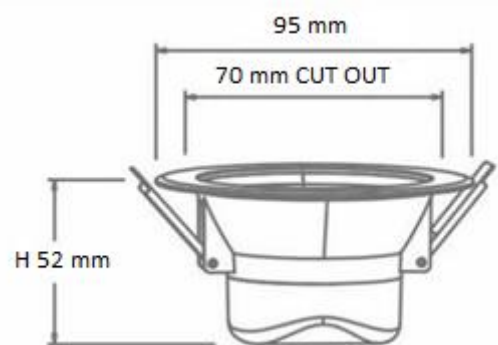

Specification

- **Wattage** : 9W
- **Lumens** : 770lm (5500K), 700lm (4000K), 650lm (3000K)
- **Material** : AL-PC-PMMA
- **Beam Angle:** 120°
- **CRI** : > 80 Ra
- **IP Grade** : IP 44
- **Driver** : Built-in
- **Warranty** : 3 Years Replacement Warranty