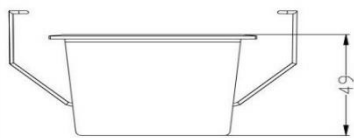

## FENTI RECESSED MINIMALIST LUMINAIRE

The Fenti luminaire is design with a minimalist aesthetic look and perform a trick of light: architecture that opens to illuminate itself.

This recessed luminaire is a masterpiece of precision, Nano technology capable of transforming a small invisible CREE XPE 3535 LED (3000K) into a powerful and uniform circle of light without punctiform effect.

Item number	Colour	Wattage	Beam Angle	Lumen	Dimmable	Cut Out
UFENTI2-BLK-WW	Matt Black	4W	45°	272lm	Phase Cut	68 x 37 mm
UFENTI5-BLK-WW	Matt Black	10W	45°	680lm	Phase Cut	140 x 37 mm
UFENTI10-BLK-WW	Matt Black	20W	45°	1360lm	Phase Cut	273 x 37 mm