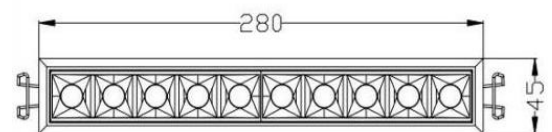

## FENTI RECESSED MINIMALIST LUMINAIRE

The Fenti luminaire is design with a minimalist aesthetic look and perform a trick of light: architecture that opens to illuminate itself.

This recessed luminaire is a masterpiece of precision, Nano technology capable of transforming a small invisible CREE XPE 3535 LED (3000K) into a powerful and uniform circle of light without punctiform effect.

Item number	Colour	Wattage	Beam Angle	Lumen	Dimmable	Cut Out
UFENTI2-BLK-WW	Matt Black	4W	45°	272lm	Phase Cut	68 x 37 mm
UFENTI5-BLK-WW	Matt Black	10W	45°	680lm	Phase Cut	140 x 37 mm
UFENTI10-BLK-WW	Matt Black	20W	45°	1360lm	Phase Cut	273 x 37 mm