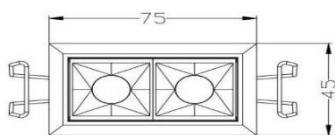

UFENTI2-BLK-WW

UFENTI5-BLK-WW

UFENTI10-BLK-WW