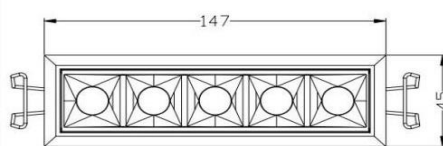

UFENTI2-BLK-WW

UFENTI5-BLK-WW

UFENTI10-BLK-WW