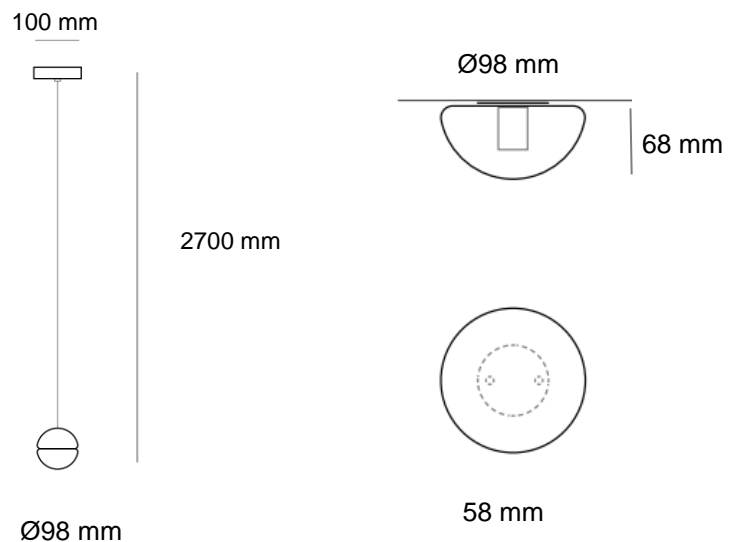

# SYLVIA PENDANT AND WALL LIGHT

The Sylvia Pendant and wall light are visually quite subtle and simple. Each individual cast glass sphere with a frosted cylindrical void which houses the LED globe. The light interacts with the imperfections and bubbles of the cast glass to make a visually rich halo of light. Cast glass is an organic process - imperfect by nature - so each piece produced is unique.

## Pendant Specification:

- Model No: UPSYLVIA
- Base : 1 x G4 12V 10W Max
- Driver : Not included
- Finish: Glass with Chrome Canopy

## Wall light Specification:

- Model No.: UWL-SYLVIA
- IP Rating : IP44
- Lumens: 90lm per Watts
- Kelvin : 3000K Warm White
- Light Source: 1 x 3W Cree COB LED
- Driver : Remote Non Dim driver included