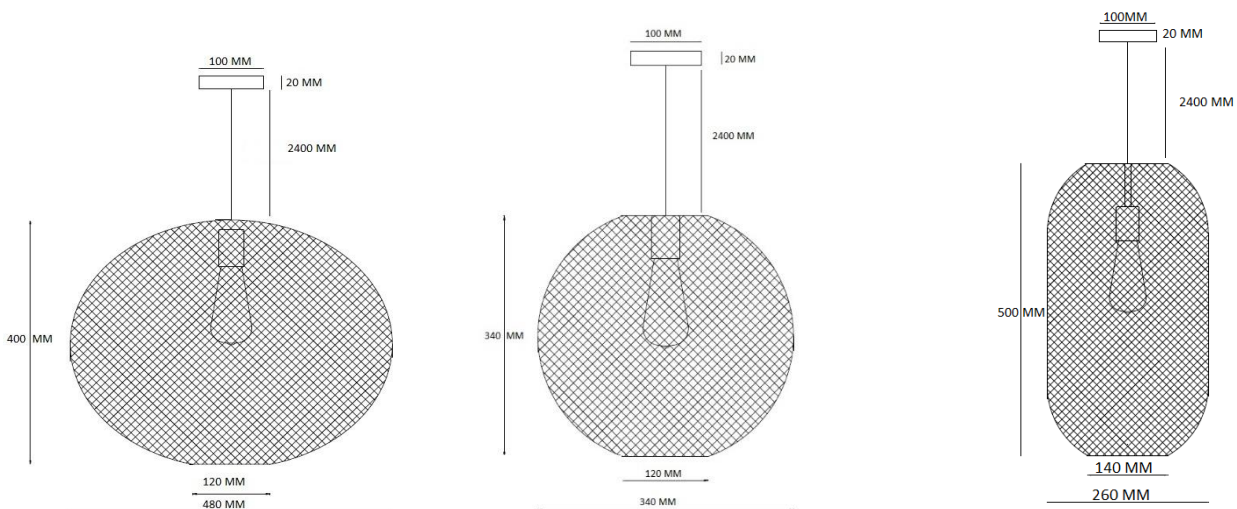

## RANDOM PENDANT

*The Random Pendant is a unique pendant designed to enhance and compliment any décor .It's mesh shade with E27 base is great for a stunning spectacle of light and design. The beauty of this black minimalist pendant light is in its simplicity which makes it easy to incorporate into multiple home trends.*

UP-RANDOM-500-BLK

UP-RANDOM-400-BLK

UP-RANDOM-300-BLK