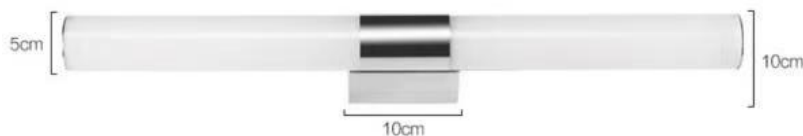

LIGHTING THAT OUTPERFORMS
SINCE 1998

Lusion 60 cm IP44 Wall Light

Model No: UWL-LUSION-BLK-WW

Wattage: 12W

Kelvin: 3000K

Input voltage: 240V 50 Hz

Lumen: 820lm

Finish: Black with opaque diffuser

Dimmable: Phase cut dimmable

A stunning addition to UGE Lighting wall light range. The Lusion luminaire is ideally suited over vanity area or over a bedhead. With an Ingress Protection IP44 and phase cut dimmable. The Lusion is made of PMMA tubing with black metal finish. And architectural design to complement any décor.