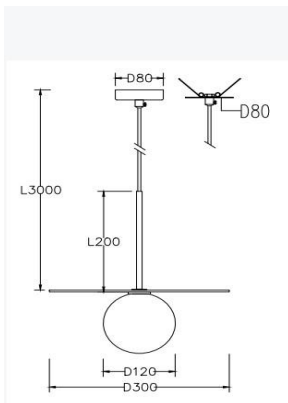

Dott Pendant

The Dott is a uniquely expressive adjustable LED Pendant that is versatile and practical but also incredibly beautiful featuring a distinctive disc that give the illusion of weightlessness by illuminating its surroundings.

Dott luminaire is designed to span from the intimate residential space to social gathering environments such as lounge and hospitality settings combined.

Available in two distinct sizes \varnothing 200mm and \varnothing 300mm either Black or Satin Brass Disc pairs with an elegant globe diffuser made of Opaline glass.

Model No. :

UP-DOTT300-BLK (Matt Black)

UP-DOTT300-SB (Satin Chrome)

Input Voltage: 240V AC G9 base

Base :

G9 Max 25W (Excludes bulb)

Recommended Dimmable LED Globe

Model No. :

UG9LED5WF-WW-FLAT-DIM (3000K)

UG9LED5WF-WH-FLAT-DIM (6000K)

Warranty : 2 Years

Optional Recess Ceiling Plate:

UP-DOTT -PLATE- SB (Satin Brass)

UP-DOTT- PLATE- BLK (Matt Black)

Size: \varnothing 80mm x Depth 2mm