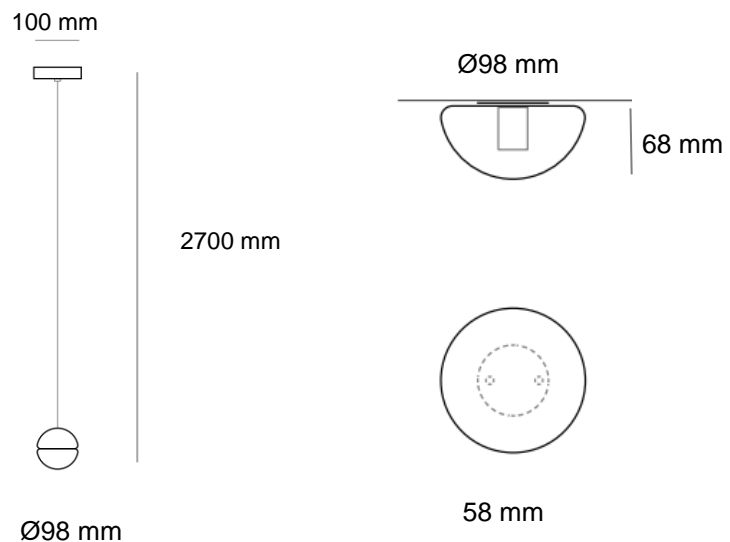

SYLVIA PENDANT AND WALL LIGHT

The Sylvia Pendant and wall light are visually quite subtle and simple. Each individual cast glass sphere with a frosted cylindrical void which houses the LED globe. The light interacts with the imperfections and bubbles of the cast glass to make a visually rich halo of light. Cast glass is an organic process - imperfect by nature - so each piece produced is unique.

Pendant Specification:

- Model No: UPSYLVIA
- Base : 1 x G4 12V 10W Max
- Driver : Not included
- Finish: Glass with Chrome Canopy

Wall light Specification:

- Model No.: UWL-SYLVIA
- IP Rating : IP44
- Lumens: 90lm per Watts
- Kelvin : 3000K Warm White
- Light Source: 1 x 3W Cree COB LED
- Driver : Remote Non Dim driver included