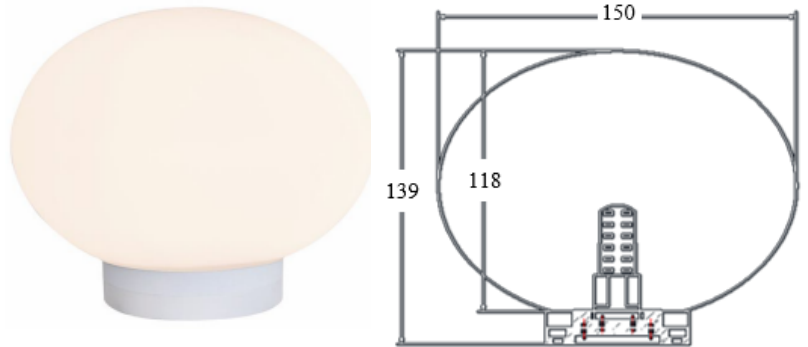

ORB Frosted Glass Luminaire

This luminaire is suitable for ceiling, wall or mirror illumination providing diffused light through an orb of hand blown acid etched frosted opal glass.

Available with black or white trim and comes in two sizes Ø 100mm and Ø 150mm in diameter.

UWL-ORB-BLK/WH

Now available in 150mm diameter

UWL-ORB150-WH/BLK

SPECIFICATIONS

Opal Glass Diffuser

IP 44 Rating

Base - G9 (240V 40W Max) Globe Sold Separately.

Can be convert to - G4 base (12V 20W Max) as option

Optional Round Plate Ø 200mm and Ø 300mm are available. Please enquire within for colour variation.

BACK PLATES

Available Colours:

Black

White

Brushed Brass

Smoke Glass

UILLIMITE-PLATE-200-WH