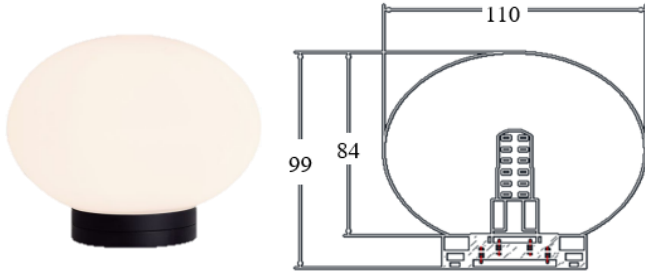

ORB Frosted Glass Luminaire

This luminaire is suitable for ceiling, wall or mirror illumination providing diffused light through an orb of hand blown acid etched frosted opal glass.

Available with black or white trim and comes in two sizes Ø 100mm and Ø 150mm in diameter.

UWL-ORB-BLK/WH

Now available in 150mm diameter

UWL-ORB150-WH/BLK

SPECIFICATIONS

Opal Glass Diffuser

IP 44 Rating

Base - G9 (240V 40W Max) Globe Sold Separately.

Can be convert to - G4 base (12V 20W Max) as option

Optional Round Plate Ø 200mm and Ø 300mm are available. Please enquire within for colour variation.

BACK PLATES

Available Colours:

Black

White

Brushed Brass

Smoke Glass

UILLIMITE-PLATE-200-WH