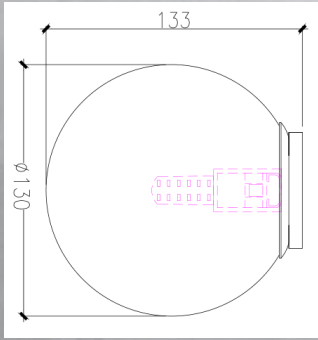

LIGHTING THAT OUTPERFORMS
SINCE 1998

AVA HAMMER TONE WALL LIGHT

FEATURES

- Lamp base: G9
- Input voltage: 240V
- Material: Glass & Metal
- Max wattage: 40W
- IP: 44
- Globe not included

UWL-AVA-HAM-SB-CLEAR