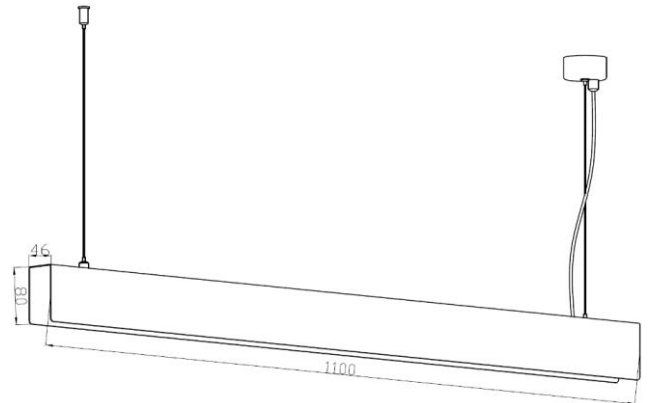

RECTILINEAR PENDANT

FEATURES

- 13 Watts (1270 Lm)
- 2700K (Warm White)
- Input voltage: 240V – 255V
- Material: Metal
- Phase cut dimmable
- Replaceable Linear tube - S14s base
- Up to 3M Black Suspension Cable

A pinnacle of modern elegance, the rectilinear luminaire seamlessly combines functionality and style. Crafted with precision, it is available two finishes, featuring a sleek metal frame and a durable S14s base replaceable acrylic dimmable linear tube. Its versatility allows it to serve as a pendant or a wall/ceiling fixture, making it suitable for various spaces, from living rooms and kitchens to exhibition halls. The warm LED light source sets a soothing ambience, ideal for relaxation and intimate gatherings.

CODE	DESCRIPTION	FINISH	CANOPY (mm)	WEIGHT (kg)
UP-RECTILINEAR-L-SB	13W Warm White 1100mm in Length Dimmable Rectilinear Luminaire with replaceable acrylic linear tube - S14s base	Satin Brass	Ø60 * H30	1.78
UP-RECTILINEAR-L-BLK	13W Warm White 1100mm in Length Dimmable Rectilinear Luminaire with replaceable acrylic linear tube - S14s base	Black	Ø60 * H30	1.78