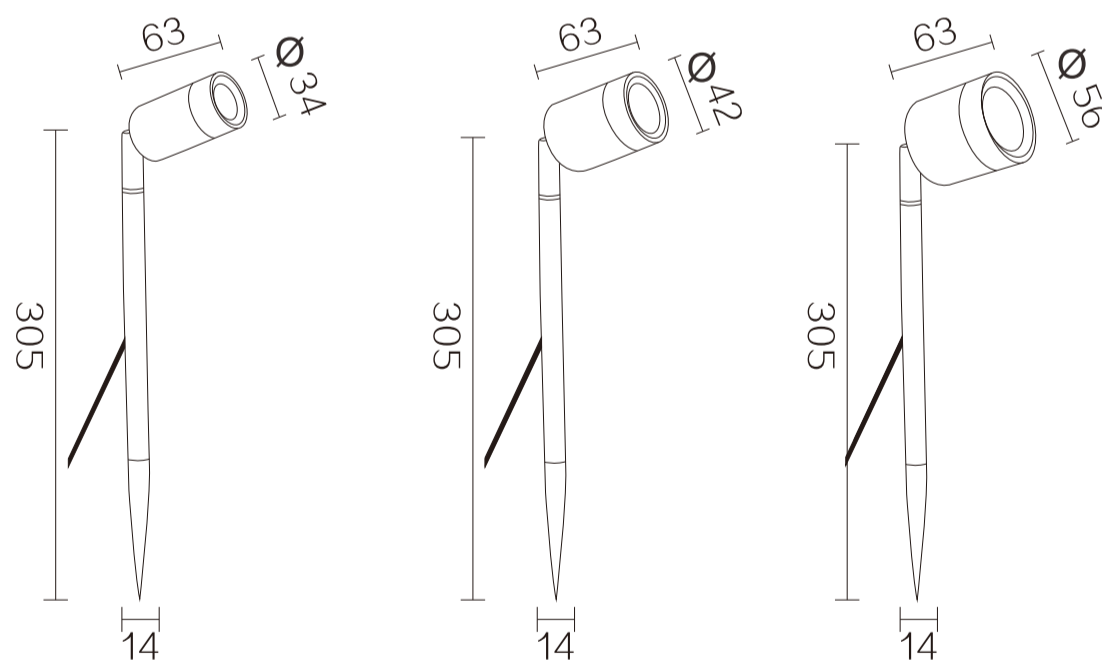

LIGHTING THAT OUTPERFORMS

SINCE 1998

CENTRO 4W/7W/10W EXTERIOR LED SPIKE LIGHT

1. Product description

The Centro Spike is a versatile outdoor lighting luminaire designed for easy installation into the ground. It features a simple and functional design, available in three different sizes. The lamp's alignment can be effortlessly adjusted using its flexible swivel mechanism. The Centro Spike Luminaire is an excellent choice for illuminating trees, flower beds, facades, sculptures, or landscape features. It operates at both AC/DC 12V and 24V with an IP65 water protection rating ensuring safety and durability in outdoor environments.

2. Features

- Lens designed by maximum light output
- Low voltage outdoor lighting. Safety for children and pets
- 3 year warranty, long life LED with no maintenance
- Connect to 12V or 24 V AC Magnetic Transformer or DC LED Driver
- Easy and quick installation
- IP65 weatherproof rating
- Low heat output
- Fully adjustable head allows 359° rotation and 0-90° elevation

3. Optical Characteristics / Material

- LED: Bridge lux COB
- Wattage: AC/DC 12V & 24V 4W, 7W & 10W
- Beam angle: 36°
- Lumen Output: 4W (300lm), 7W (600lm) & 10W (750lm)
- LED color: 3000K Warm White
- Material: Die casting aluminum + Anti-glare Lens + Glass

UBT-CENTRO

Part No.	Description	CCT	Size	Box Weight	Box Dimensions	Carton QTY
UBT-CENTRO 4-BLK-WW	4W OUTDOOR SPIKE LIGHT - SAND TEXTURE BLACK	3000K	φ 34*63*305mm	0.25KG	4*4*38.5cm	1/25
UBT-CENTRO 7-BLK-WW	7W OUTDOOR SPIKE LIGHT - SAND TEXTURE BLACK	3000K	φ 42*63*305mm	0.32KG	6*6*38cm	1/25
UBT-CENTRO 10-BLK-WW	10W OUTDOOR SPIKE LIGHT - SAND TEXTURE BLACK	3000K	φ 56*63*305mm	0.4KG	6*6*38cm	1/25