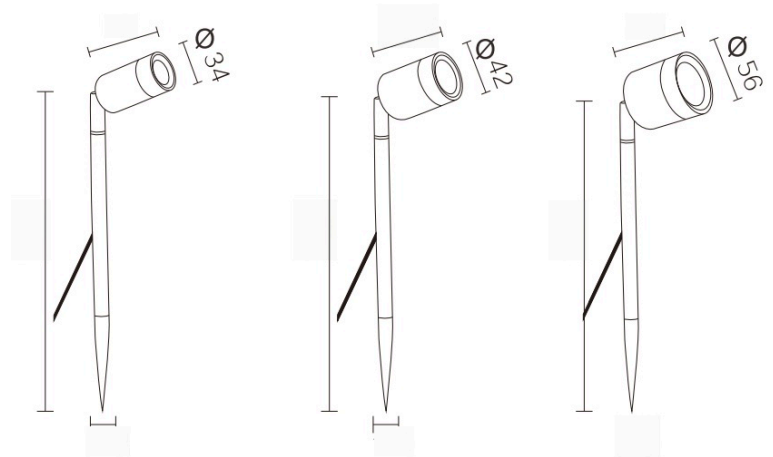

LIGHTING THAT OUTPERFORMS

SINCE 1998

CENTRO 4 / 7 / 10

The Centro Spike is a versatile outdoor lighting luminaire designed for easy installation into the ground. It features a simple and functional design, available in three different sizes. The lamp's alignment can be effortlessly adjusted using its flexible swivel mechanism. The Centro Spike Luminaire is an excellent choice for illuminating trees, flower beds, facades, sculptures, or landscape features. It operates at both AC/DC 12V and 24V with an IP65 water protection rating ensuring safety and durability in outdoor environments.

PRODUCT SPECIFICATIONS

Installation	New or Retrofit
Finish	Matte Black
Material	Die Cast Aluminum
Diffuser Type	Glass
Wattage	4W, 7W, 10W
Voltage	12V or 24V
LED	Bridge LuxCOB
Colour Temp	3000K
CRI	>95
Lumen	300lm (4W), 600lm (7W), 750lm (10W)
Beam Angle	36°
IP Rating	IP65
Warranty	3 Years