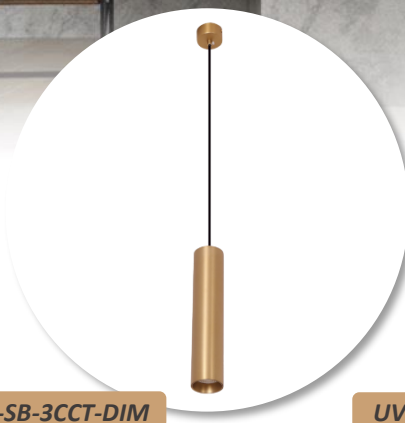

## SATIN BRASS VIVA PENDANT

### FEATURES

- ▽ 12W COB LED
- ▽ 3000K / 4000K / 5000K
- ▽ Input voltage: 240V-265V
- ▽ Colour: Plated Satin Brass
- ▽ Lumen: 960 / 980 / 970lm
- ▽ Dimmable: Phase Cut
- ▽ Beam Angle: 40°

UVIVA-S-SB-3CCT-DIM

UVIVA-L-SB-3CCT-DIM

The VIVA slim cylindrical pendant is designed to evoke a marked contrast between boldness and subtlety featuring an assertive, minimalistic luminaire with the option of 3 three colour change of its projected light. This pendant looks distinctive in a solo installation or hanging in multiples to create a thematic look within a room. The luminaire comes in in 2 lengths and is designed to be installed either as a pendant or surface mounted spot light.

CODE	DESCRIPTION	HEIGHT (mm)	WIDTH (mm)	CANOPY (mm)	CABLE (Meter)
UVIVA-S-SB-3CCT	Satin Brass L 300 x Ø 60mm VIVA Pendant	300	60	W35 x H60	2 M
UVIVA-L-SB-3CCT	Satin Brass L 600 x Ø 60mm VIVA Pendant	600	60	W35 x H60	2 M