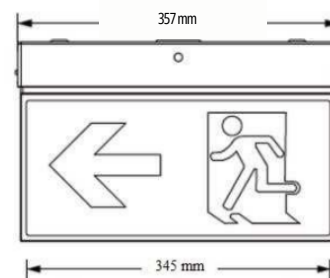

## EXLUX

The Exlux is a dependable emergency lighting solution designed for critical situations. It boasts maintained operation for continuous reliability and features replaceable, easy-fit quick release decals, including a complete set of running man decals for clear visibility. With a 24-meter viewing distance, it ensures visibility even in large spaces. Ideal for doorways, stairways, corridors, and emergency escape routes, UGE's Exit Light is tailored to ensure safety and compliance in various environments.

### PRODUCT SPECIFICATIONS

|                         |                                |
|-------------------------|--------------------------------|
| <b>Installation</b>     | Surface Mount - Wall / Ceiling |
| <b>Finish</b>           | Black / White                  |
| <b>Material</b>         | Flame Retardant Polycarbonate  |
| <b>Mode</b>             | Maintained                     |
| <b>Wattage</b>          | 3W LED                         |
| <b>Voltage</b>          | 240V AC 50Hz                   |
| <b>Battery</b>          | Lithium LiFePO <sup>4</sup>    |
| <b>Charging Time</b>    | 16 Hours                       |
| <b>Autonomy</b>         | >120 Minutes                   |
| <b>Viewing Distance</b> | 24 Meters                      |
| <b>IP Rating</b>        | IP20                           |
| <b>Warranty</b>         | 3 Year Replacement             |
| <b>Compliance</b>       | AS2293                         |