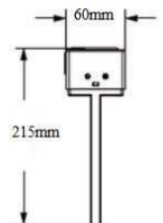

## EXLUX

The Exlux is a dependable emergency lighting solution designed for critical situations. It boasts maintained operation for continuous reliability and features replaceable, easy-fit quick release decals, including a complete set of running man decals for clear visibility. With a 24-meter viewing distance, it ensures visibility even in large spaces. Ideal for doorways, stairways, corridors, and emergency escape routes, UGE's Exit Light is tailored to ensure safety and compliance in various environments.

### PRODUCT SPECIFICATIONS

|                         |                                |
|-------------------------|--------------------------------|
| <b>Installation</b>     | Surface Mount - Wall / Ceiling |
| <b>Finish</b>           | Black / White                  |
| <b>Material</b>         | Flame Retardant Polycarbonate  |
| <b>Mode</b>             | Maintained                     |
| <b>Wattage</b>          | 3W LED                         |
| <b>Voltage</b>          | 240V AC 50Hz                   |
| <b>Battery</b>          | Lithium LiFePO <sup>4</sup>    |
| <b>Charging Time</b>    | 16 Hours                       |
| <b>Autonomy</b>         | >120 Minutes                   |
| <b>Viewing Distance</b> | 24 Meters                      |
| <b>IP Rating</b>        | IP20                           |
| <b>Warranty</b>         | 3 Year Replacement             |
| <b>Compliance</b>       | AS2293                         |