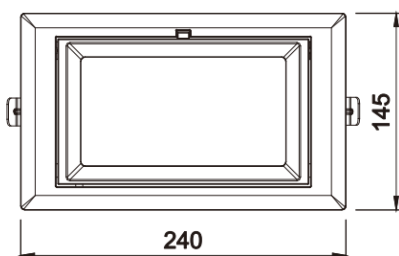

28W/38W LED TRI-CCT SHOP LIGHTER

FEATURES

- Adjustable to 60°
- Texture clear glass diffuser
- Made with LM-80 certified SMD LED chips
- Long life span with low power consumption
- With driver and Australian standard plug
- TRI – colour (3000K/4000K/5500K)

TECHNICAL SPECIFICATION

Model	UMHLED38-WH-/BLK-3CCT
Watts	28W/38W
Input Voltage	AC 240V 50 Hz
Colour Temp.	3000K/4000K/5500K
Lumens Output	28W: 350lm 38W: 4200lm
CRI	Ra > 80
Beam Angle	100°
Size	240*145*96mm
Cutout	215*125mm
IP Grade	IP 20
Dimmable	No
Housing Colour	White (WH) & Black (BLK)
Carton Size	355*290*385mm 6pcs/CTN

Double Power
28W:3500lm
OFF:OFF
38W:4200lm

3-CCT
WW:3000K
NW:4000K
CW:5500K