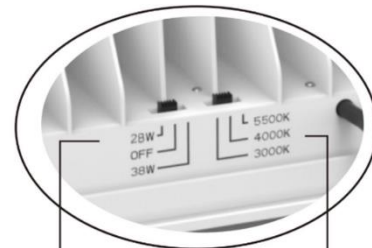

28W/38W LED TRI-CCT SHOP LIGHTER

FEATURES

- Adjustable to 60°
- Texture clear glass diffuser
- Made with LM-80 certified SMD LED chips
- Long life span with low power consumption
- With driver and Australian standard plug
- TRI – colour (3000K/4000K/5500K)

TECHNICAL SPECIFICATION

Model	UMHLED38-WH-/BLK-3CCT
Watts	28W/38W
Input Voltage	AC 240V 50 Hz
Colour Temp.	3000K/4000K/5500K
Lumens Output	28W: 350lm 38W: 4200lm
CRI	Ra > 80
Beam Angle	100°
Size	240*145*96mm
Cutout	215*125mm
IP Grade	IP 20
Dimmable	No
Housing Colour	White (WH) & Black (BLK)
Carton Size	355*290*385mm 6pcs/CTN

Double Power
28W:3500lm
OFF:OFF
38W:4200lm

3-CCT
WW:3000K
NW:4000K
CW:5500K