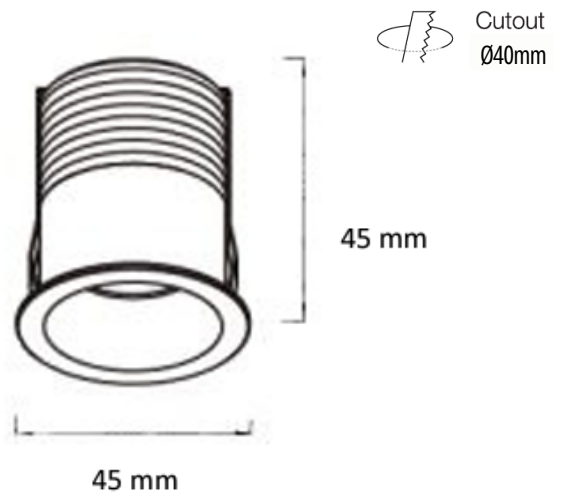

LIGHTING THAT OUTPERFORMS
SINCE 1998

MINI PIXEL

The MINI PIXEL downlight is a compact low glare recessed design luminaire suitable for illuminating bulkheads bathrooms or niches suitable for discrete subtle architectural lighting and residential application.

PRODUCT SPECIFICATIONS

Installation	New or Retrofit
Finish	Matte Black / Matte White
Material	AL-PC-PMMA
Diffuser Type	Polycarbonate
Wattage	5W
Voltage	240V AC 50Hz
Dimming	Trailing Edge/Universal
LED	COB
Colour Temp	3000K, 4000K (WHITE ONLY)
CRI	>95
Lumen	470lm (3000K), 500lm (4000K)
Beam Angle	60°
Cut-out	40mm
IP Rating	IP44
Warranty	3 Years

ORDERING CODE

UPIXEL-BLK-WW

UPIXEL-WH-WW

UGE ACCESSORIES

DESCRIPTION	MODEL NUMBER	IMAGE
LED Push Button DIMMER	UDIMMER-350	
BAFFLE	UTELESCOPE-BAFFLE-GOLD	