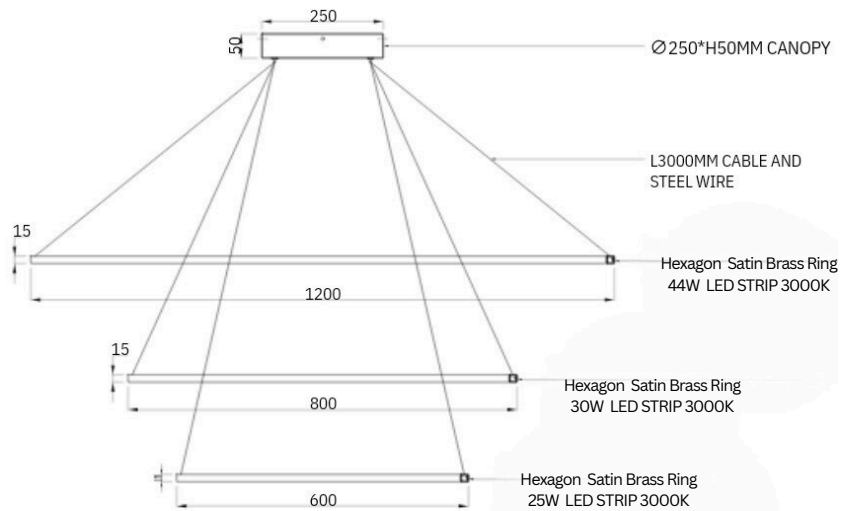

## CASCADE 6+8+12

Discover the captivating allure of geometric lighting with our Cascade luminaire. Its layered hexagon rings with stunning Satin Brass finish creates a mesmerizing visual symphony that enchants from every perspective. Whether you seek sophistication, a bold statement or a touch of refined elegance. This pendant is the perfect choice to suit any contemporary decor.

### PRODUCT SPECIFICATIONS

<b>Installation</b>	Ceiling Mount
<b>Finish</b>	Satin Brass
<b>Material</b>	Stainless Steel
<b>Diffuser</b>	Acrylic - Opal
<b>Wattage</b>	Total 99 watts
<b>Kelvin</b>	3000K
<b>Lumens</b>	5880lm
<b>Voltage</b>	240V AC 50Hz
<b>Dimming</b>	Phase Cut
<b>LED Type</b>	SMD LED
<b>Warranty</b>	3 years