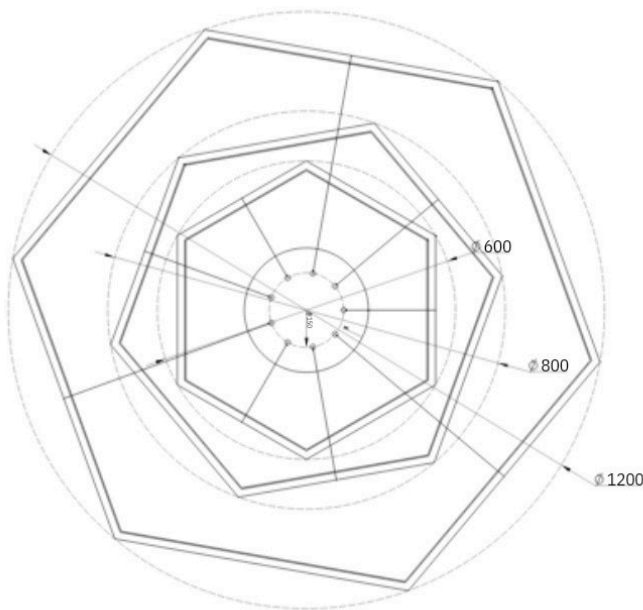

# LIGHTING THAT OUTPERFORMS

SINCE 1998

## CASCADE 6+8+12

Discover the captivating allure of geometric lighting with our Cascade luminaire. Its layered hexagon rings with stunning Satin Brass finish creates a mesmerizing visual symphony that enchants from every perspective. Whether you seek sophistication, a bold statement or a touch of refined elegance. This pendant is the perfect choice to suit any contemporary decor.

### PRODUCT SPECIFICATIONS

<b>Installation</b>	Ceiling Mount
<b>Finish</b>	Satin Brass
<b>Material</b>	Stainless Steel
<b>Diffuser</b>	Acrylic - Opal
<b>Wattage</b>	Total 99 watts
<b>Kelvin</b>	3000K
<b>Lumens</b>	5880lm
<b>Voltage</b>	240V AC 50Hz
<b>Dimming</b>	Phase Cut
<b>LED Type</b>	SMD LED
<b>Warranty</b>	3 years