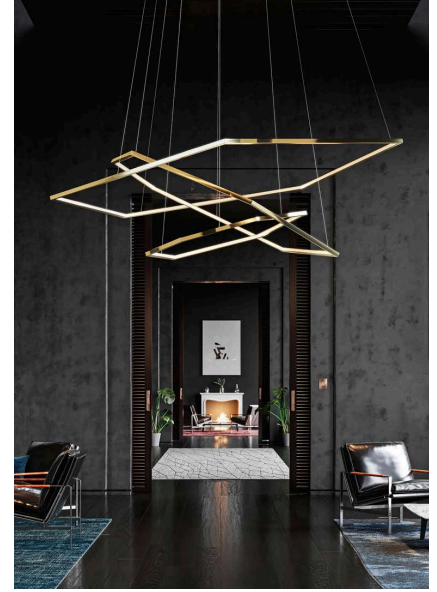

# LIGHTING THAT OUTPERFORMS

SINCE 1998

## CASCADE 6+8+12

Discover the captivating allure of geometric lighting with our Cascade luminaire. Its layered hexagon rings with stunning Satin Brass finish creates a mesmerizing visual symphony that enchants from every perspective. Whether you seek sophistication, a bold statement or a touch of refined elegance. This pendant is the perfect choice to suit any contemporary decor.

### PRODUCT SPECIFICATIONS

<b>Installation</b>	Ceiling Mount
<b>Finish</b>	Satin Brass
<b>Material</b>	Stainless Steel
<b>Diffuser</b>	Acrylic - Opal
<b>Wattage</b>	Total 99 watts
<b>Kelvin</b>	3000K
<b>Lumens</b>	5880lm
<b>Voltage</b>	240V AC 50Hz
<b>Dimming</b>	Phase Cut
<b>LED Type</b>	SMD LED
<b>Warranty</b>	3 years